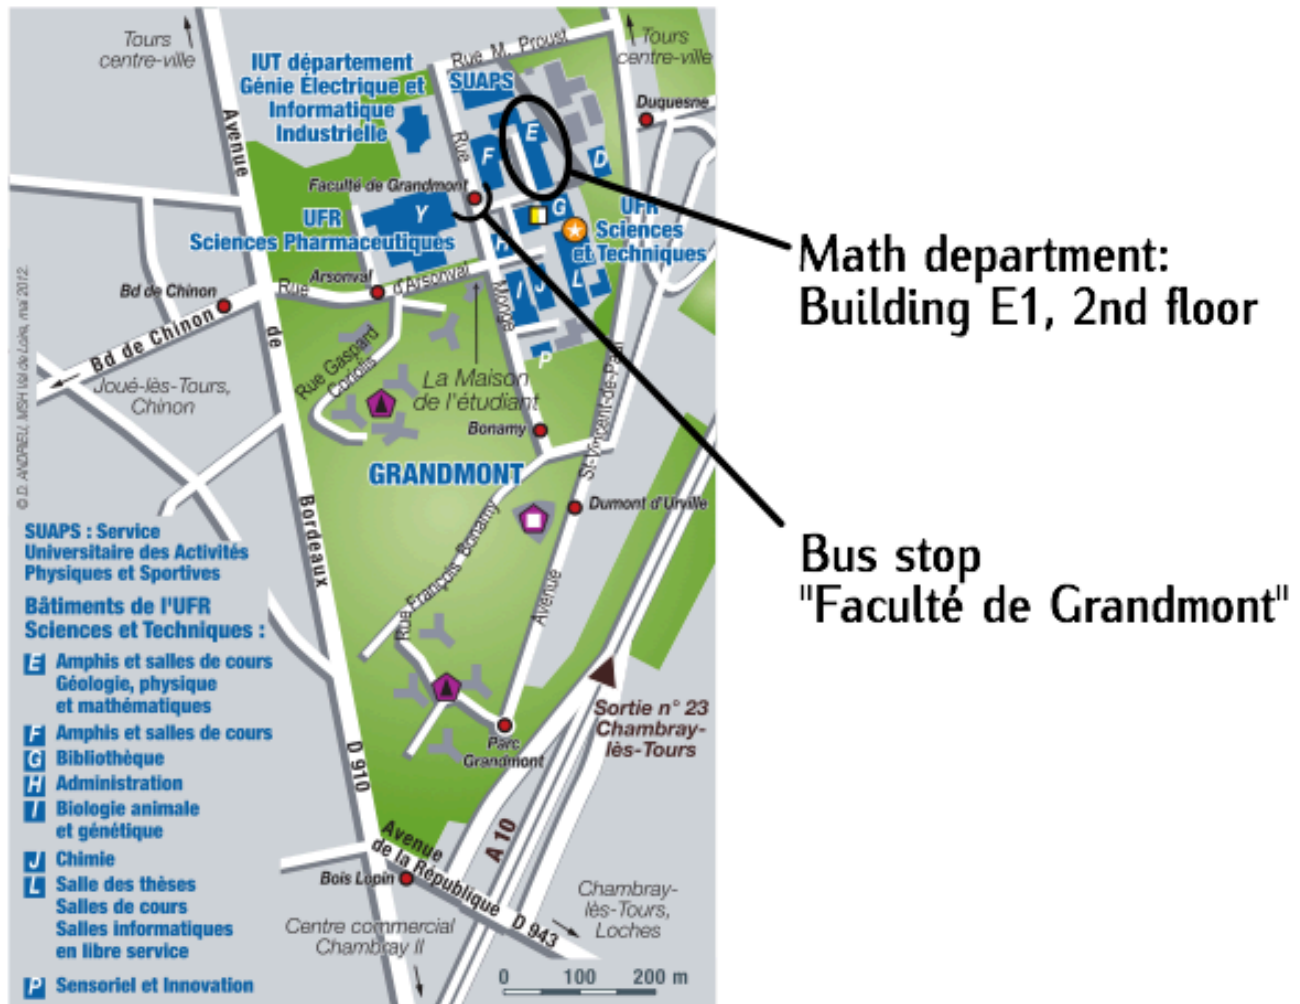

Maps and Directions

Getting there:

- From Tours train station : **line 2a** direction **CHU trousseau**. Get down at **Faculté Grandmont**.
- From Saint-Pierre-des-Corps train station : **line 16** direction **Blotterie**. Get down at **Faculté Grandmont**.